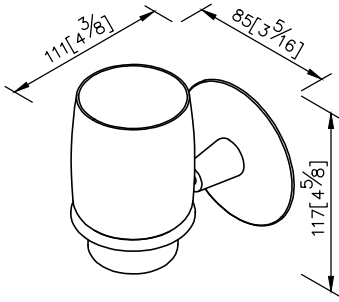

Tumbler Holder
6827-30-81CP

1. Frosted glass tumbler.
2. Brass meets JIS 3604 standard.
3. Premium metal construction for durability.
4. Justime finishes resist corrosion and tarnish.
5. Finish meets the standard of ASTM-SC2.
6. Correctly installed product's loading is 2 kgf.
7. Capacity: 220ml.
8. Coordinates with other products in Moonbow Collection.

unit: mm[inch]