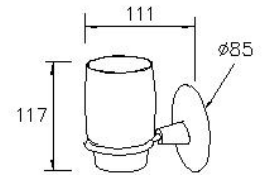

## Tumbler Holder 6827-30-81CP

### DESCRIPTION:

- 1.Frosted glass tumbler.
- 2.Brass meets JIS 3604 standard.
- 3.Premium metal construction for durability.
- 4.Justime finishes resist corrosion and tarnish.
- 5.Finish meets the standard of ASTM-SC2.
- 6.Correctly installed product's loading is 2 kgf.
- 7.Capacity: 220ml.
- 8.Coordinates with other products in Moonbow Collection.

unit:mm