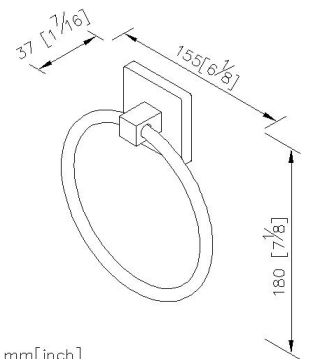

Towel Ring 6818-60-80CP

INTRODUCTION:

Combine the straight line with precise right angle, the square body symbolize steady, elevation and also high quality.

DESCRIPTION:

- 1.Brass of body meets JIS 3604 standard
- 2.Premium metal construction for durability
- 3.Justime finishes resist corrosion and tarnish
- 4.Finish meets the standard of ASTM-SC2.
- 5.The simply design concept could be collocated with diverse space
- 6.Correctly installed product's loading is 4 kg f
- 7.Coordinates with other products in Boulevard collection