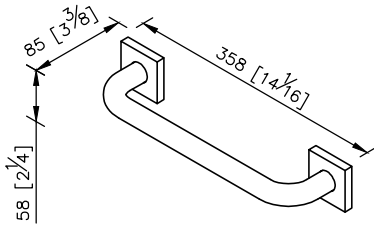

Grab Bar
6818-55-80CP

1. Brass of body meets JIS 3604 standard
2. Premium metal construction for durability
3. Justime finishes resist corrosion and tarnish
4. Finish meets the standard of ASTM-SC2.
5. The simply design concept could be collocated with diverse space
6. Correctly installed product's loading is 120 kg f
7. Grab bar size: 300mm
8. Coordinates with other products in Boulevard collection

unit: mm[inch]