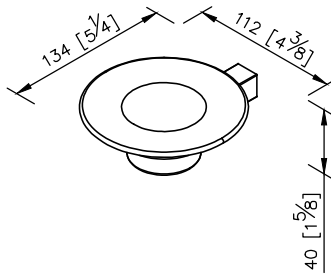

Soap Dish
6817-20-80CP

1. Frosted glass soap dish
2. Brass of sand-casting body meets JIS 3604 standard
3. Premium metal construction for durability
4. Justime finishes resist corrosion and tarnish
5. Finish meets the standard of ASTM-SC2
6. Correctly installed product's loading is 2 kg f
7. Coordinates with other products in Cubic Collection

unit: mm[inch]