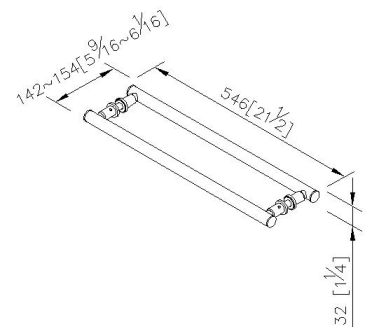

Still One

Door Handle 6807-D2-80CP

INTRODUCTION:

Simple and elegant style of bathroom accessories turn into a basic demand of modern customer, as main design as slender cylinder, which present design features.

DESCRIPTION:

- 1.Brass with chrome-plated standard of ASTM-SC2.
- 2.The handle is especially designed for the glass, it could provide the steadier when using.

unit: mm[inch]

Certification:

Fixing Kits:

- 1.N/A

AWARD: