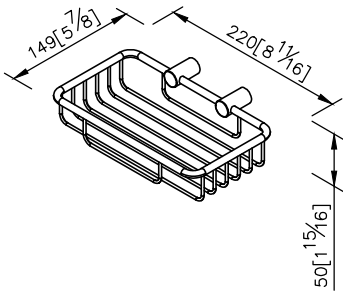

Basket
6807-86-80CP

- 1.Brass of body meets JIS 3604 standard.
- 2.Premium metal construction for durability.
- 3.Justime finishes resist corrosion and tarnish.
- 4.Finish meets the standard of ASTM-SC2.
- 5.Correctly installed product's loading is 5 kgf.
- 6.Coordinates with other products in Still One Collection.
- 7.The design of rack can decrease the water accumulated.

unit: mm[inch]