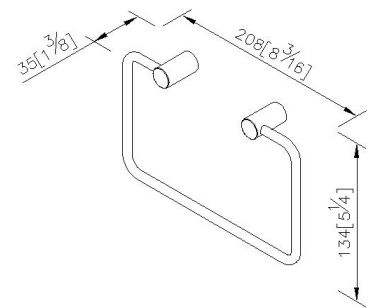

Still One

Towel Ring 6807-60-80CP

INTRODUCTION:

Simple and elegant style of bathroom accessories turn into a basic demand of modern customer, as main design as slender cylinder, which present design features.

DESCRIPTION:

- 1.Brass of body meets JIS 3604 standard.
- 2.Premium metal construction for durability.
- 3.Justime finishes resist corrosion and tarnish.
- 4.Finish meets the standard of ASTM-SC2.
- 5.Correctly installed product's loading is 4 kgf.
- 6.Coordinates with other products in Still One Collection.

unit: mm[inch]

Certification:

Fixing Kits:

- 1.SUS 304 Stainless Steel Screws *2
- Hex Key 1/8" *1
Plastic Anchors *2
Material of Wall Mount Bracket: Copper JIS3604 *2

AWARD: