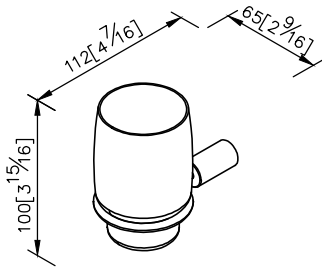

Tumbler Holder
6807-30-80CP

1. Frosted glass tumbler.
2. Capacity: 220ml.
3. Brass of body meets JIS 3604 standard.
4. Premium metal construction for durability.
5. Justime finishes resist corrosion and tarnish.
6. Finish meets the standard of ASTM-SC2.
7. Correctly installed product's loading is 2 kgf.
8. Coordinates with other products in Still One Collection.

unit: mm[inch]