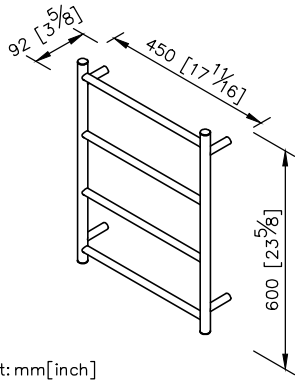

Towel Ladder
6807-17-90CP

- 1.Brass of body meets JIS 3604 standard.
- 2.Premium metal construction for durability.
- 3.Justime finishes resist corrosion and tarnish.
- 4.Finish meets the standard of ASTM-SC2.
- 5.Correctly installed product's loading is 4 kgf.
- 6.Coordinates with other products in Still One Collection.

unit: mm[inch]