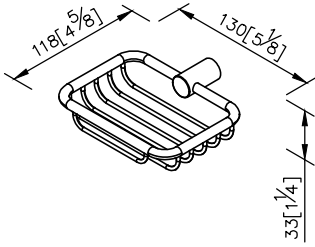

## Shower Basket 6806-87-80S1

1. Stainless Steel body meets SUS 304 standard.
2. Premium metal construction for durability.
3. Justime finishes resist corrosion and tarnish.
4. The simply design concept could be collocated with diverse space.
5. Correctly installed product's loading is 5 kgf.
6. The design of rack can decrease the water accumulated.
7. Coordinates with other products in 6806 collection.

unit: mm[inch]