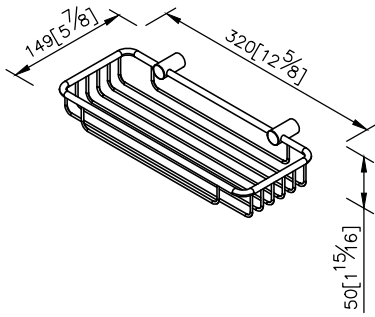

**Basket**  
6806-85-80S1

1. Stainless Steel body meets SUS 304 standard.
2. Premium metal construction for durability.
3. Justime finishes resist corrosion and tarnish.
4. The simply design concept could be collocated with diverse space.
5. Correctly installed product's loading is 5 kgf.
6. The design of rack can decrease the water accumulated.
7. Coordinates with other products in 6806 collection.

unit: mm[inch]