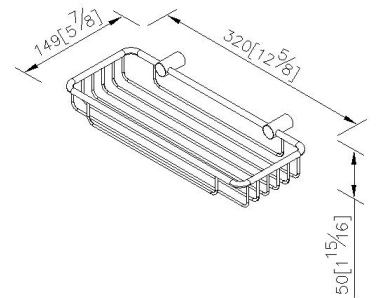

Still One

Basket

6806-85-80S1

INTRODUCTION:

The compact brushed base was designed with column shape, staggered lines disseminate a real sense of stability.

DESCRIPTION:

1. Stainless Steel body meets SUS 304 standard.
2. Premium metal construction for durability.
3. Justime finishes resist corrosion and tarnish.
4. The simply design concept could be collocated with diverse space.
5. Correctly installed product's loading is 5 kgf.
6. The design of rack can decrease the water accumulated.
7. Coordinates with other products in 6806 collection.

unit: mm[inch]

Certification:

Fixing Kits:

- 1. SUS 304 Stainless Steel Screws *2
- Hex Key 1/8" *1
- Plastic Anchors *2
- Material of Wall Mount Bracket: Copper JIS3604 *2

AWARD: