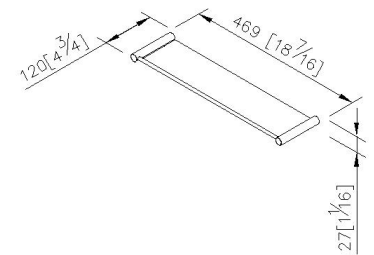

Still One

Shelf

6806-70-80S1

INTRODUCTION:

The compact brushed base was designed with column shape, staggered lines disseminate a real sense of stability.

DESCRIPTION:

1. Stainless Steel body meets SUS 304 standard.
2. Premium metal construction for durability.
3. Justime finishes resist corrosion and tarnish.
4. The simply design concept could be collocated with diverse space.
5. Correctly installed product's loading is 4 kgf.
6. The size of glass : 5*105*430mm.
7. Tempered glass increase the safe and steady to the users.
8. Coordinates with other products in 6806 collection.

unit: mm[inch]

Certification:

Fixing Kits:

1. SUS 304 Stainless Steel Screws *2
- Hex Key 1/8" *1
Plastic Anchors *2
Material of Wall Mount Bracket: Copper JIS3604 *2

AWARD: