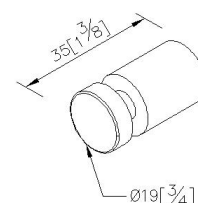

Still One

Robe Hook 6806-5H-80S1

INTRODUCTION:

The compact brushed base was designed with column shape, staggered lines disseminate a real sense of stability.

DESCRIPTION:

1. Stainless Steel body meets SUS 304 standard.
2. Premium metal construction for durability.
3. Justime finishes resist corrosion and tarnish.
4. The simply design concept could be collocated with diverse space.
5. Correctly installed product's loading is 5 kgf.
6. Coordinates with other products in 6806 collection.

unit: mm[inch]

Certification:

Fixing Kits:

- 1. SUS 304 Stainless Steel Screws *1
- Hex Key 1/8" *1
- Plastic Anchors *1
- Material of Wall Mount Bracket: Copper JIS3604 *1

AWARD: