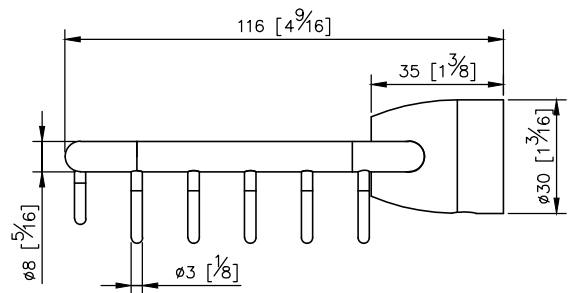

Shower Basket 6804-87-80SS

unit: mm[inch]

- 1.High Quality Brass.
- 2.Premium metal construction for durability.
- 3.Justime finishes resist corrosion and tarnish.
- 4.Finish meets the standard of ASTM-SC2.
- 5.The towel bar could be swiveled by user required and added the space for bathroom environment.
- 6.Finished: Brushed Nickel with Lacquer, which it's not easy to leave fingerprints on the surface.
- 7.Correctly installed product's loading is 5 kgf.
- 8.The shower set will not accumulate the water, it could not only place the soap but also the bathroom goods.

Mounting Template Specification