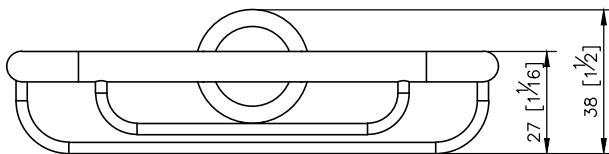

Shower Basket 6804-87-80SS

unit: mm[inch]

- 1.High Quality Brass.
- 2.Premium metal construction for durability.
- 3.Justime finishes resist corrosion and tarnish.
- 4.Finish meets the standard of ASTM-SC2.
- 5.The towel bar could be swiveled by user required and added the space for bathroom environment.
- 6.Finished: Brushed Nickel with Lacquer, which it's not easy to leave fingerprints on the surface.
- 7.Correctly installed product's loading is 5 kgf.
- 8.The shower set will not accumulate the water, it could not only place the soap but also the bathroom goods.

Mounting Template Specification