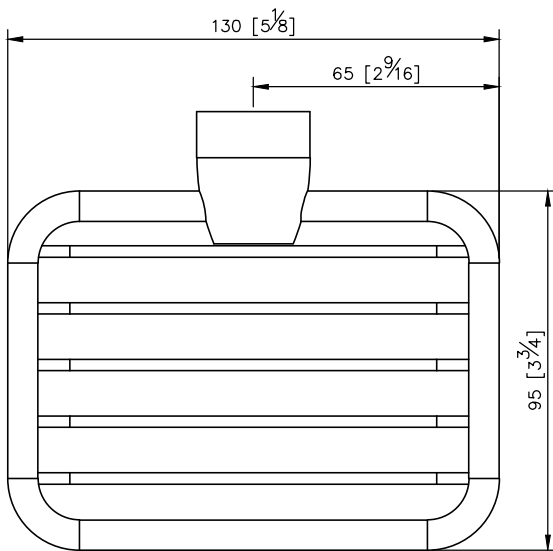

Shower Basket 6804-87-80SS

unit: mm[inch]

- 1.High Quality Brass.
- 2.Premium metal construction for durability.
- 3.Justime finishes resist corrosion and tarnish.
- 4.Finish meets the standard of ASTM-SC2.
- 5.The towel bar could be swiveled by user required and added the space for bathroom environment.
- 6.Finished: Brushed Nickel with Lacquer, which it's not easy to leave fingerprints on the surface.
- 7.Correctly installed product's loading is 5 kgf.
- 8.The shower set will not accumulate the water, it could not only place the soap but also the bathroom goods.

Mounting Template Specification