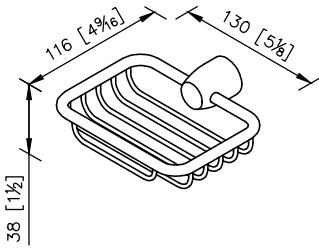

Shower Basket 6804-87-80SS

unit: mm[inch]

- 1.High Quality Brass.
- 2.Premium metal construction for durability.
- 3.Justime finishes resist corrosion and tarnish.
- 4.Finish meets the standard of ASTM-SC2.
- 5.The towel bar could be swiveled by user required and added the space for bathroom environment.
- 6.Finished: Brushed Nickel with Lacquer, which it's not easy to leave fingerprints on the surface.
- 7.Correctly installed product's loading is 5 kgf.
- 8.The shower set will not accumulate the water, it could not only place the soap but also the bathroom goods.

Mounting Template Specification