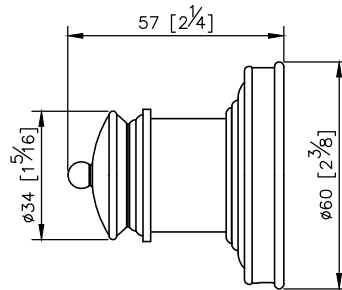

**Robe Hook**  
**6803-50-80CP**

- 1.Brass meets JIS 3604 standard.
- 2.Premium metal construction for durability.
- 3.Justime finishes resist corrosion and tarnish.
- 4.Finish meets the standard of ASTM-SC2.
- 5.The pedestal could increase the stability for user.
- 6.Correctly installed product's loading is 5 kgf.
- 7.The cylinder plinth of the bathroom accessories could increase the elegance for environment.

unit: mm[inch]

**Mounting Template Specification**