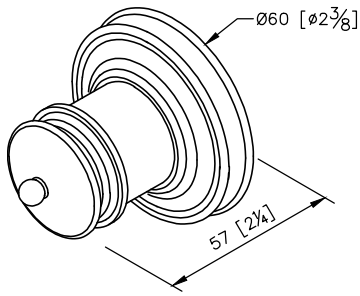

**Robe Hook**  
**6803-50-80CP**

- 1.Brass meets JIS 3604 standard.
- 2.Premium metal construction for durability.
- 3.Justime finishes resist corrosion and tarnish.
- 4.Finish meets the standard of ASTM-SC2.
- 5.The pedestal could increase the stability for user.
- 6.Correctly installed product's loading is 5 kgf.
- 7.The cylinder plinth of the bathroom accessories could increase the elegance for environment.

unit: mm[inch]

**Mounting Template Specification**