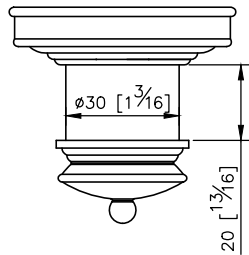

**Robe Hook**  
**6803-50-80CP**

- 1.Brass meets JIS 3604 standard.
- 2.Premium metal construction for durability.
- 3.Justime finishes resist corrosion and tarnish.
- 4.Finish meets the standard of ASTM-SC2.
- 5.The pedestal could increase the stability for user.
- 6.Correctly installed product's loading is 5 kgf.
- 7.The cylinder plinth of the bathroom accessories could increase the elegance for environment.

unit: mm[inch]

**Mounting Template Specification**