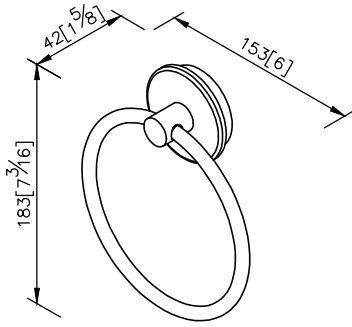

**Towel Ring**  
6802-60-80CP

- 1.Round porcelain faceplate could increase the living atmosphere for bathroom.
- 2.Brass of casting body meets JIS 3604 standard.
- 3.Premium metal construction for durability.
- 4.Justime finishes resist corrosion and tarnish.
- 5.Finish meets the standard of ASTM-SC2.
- 6.Correctly installed product's loading is 4 kgf.
- 7.Coordinates with other products in Happiness collection.

unit: mm[inch]