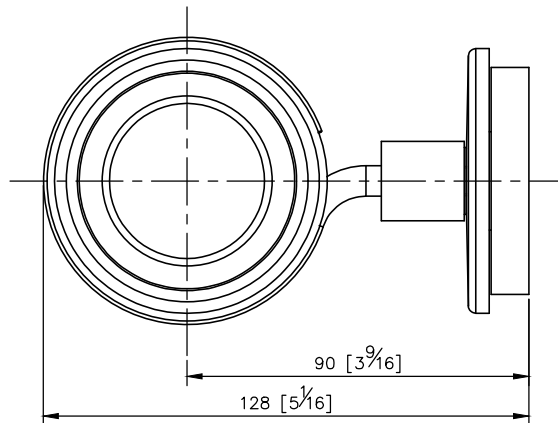

unit: mm[inch]

Tumbler Holder 6802-30-80CP

- 1.Round porcelain faceplate could increase the living atmosphere for bathroom.
- 2.Porcelain tumbler with the pedestal could increase the stability for user.
- 3.Capacity: 180ml.
- 4.Brass of casting body meets JIS 3604 standard.
- 5.Premium metal construction for durability.
- 6.Justime finishes resist corrosion and tarnish.
- 7.Finish meets the standard of ASTM-SC2.
- 8.Correctly installed product's loading is 2 kgf.
- 9.Coordinates with other products in Happiness collection.

Mounting Template Specification