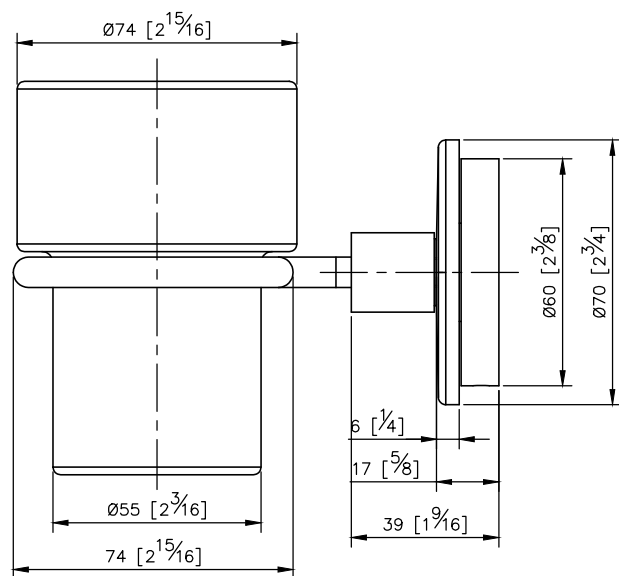

unit: mm[inch]

Tumbler Holder 6802-30-80CP

- 1.Round porcelain faceplate could increase the living atmosphere for bathroom.
- 2.Porcelain tumbler with the pedestal could increase the stability for user.
- 3.Capacity: 180ml.
- 4.Brass of casting body meets JIS 3604 standard.
- 5.Premium metal construction for durability.
- 6.Justime finishes resist corrosion and tarnish.
- 7.Finish meets the standard of ASTM-SC2.
- 8.Correctly installed product's loading is 2 kgf.
- 9.Coordinates with other products in Happiness collection.

Mounting Template Specification