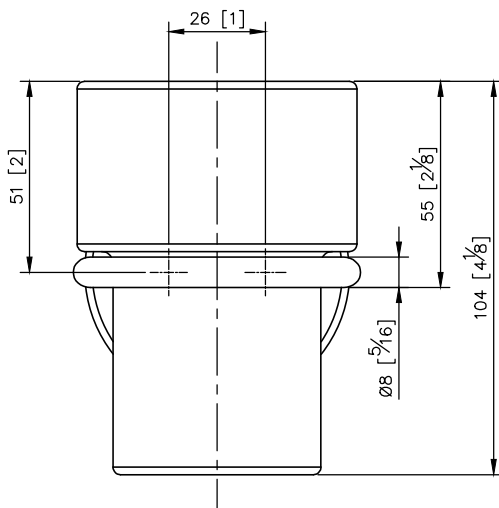

unit: mm[inch]

Tumbler Holder 6802-30-80CP

- 1.Round porcelain faceplate could increase the living atmosphere for bathroom.
- 2.Porcelain tumbler with the pedestal could increase the stability for user.
- 3.Capacity: 180ml.
- 4.Brass of casting body meets JIS 3604 standard.
- 5.Premium metal construction for durability.
- 6.Justime finishes resist corrosion and tarnish.
- 7.Finish meets the standard of ASTM-SC2.
- 8.Correctly installed product's loading is 2 kgf.
- 9.Coordinates with other products in Happiness collection.

Mounting Template Specification