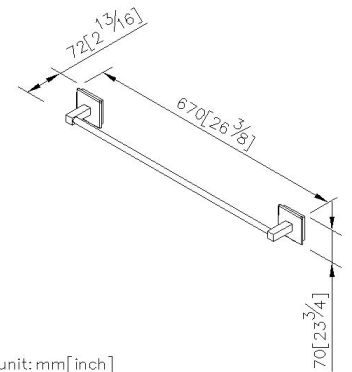

Towel Bar 6801-10-80CP

INTRODUCTION:

The combination of white ceramic base and four-leaved clover pattern bring the lively ambiance and happiness into the bathroom.

DESCRIPTION:

1. Square porcelain faceplate could increase the liveing atmosphere for bathroom.
2. Brass of sand-casting body meets JIS 3604 standard.
3. Premium metal construction for durability.
4. Justime finishes resist corrosion and tarnish.
5. Finish meets the standard of ASTM-SC2.
6. Correctly installed product's loading is 4 kgf.
7. Coordinates with other products in Happiness collection.