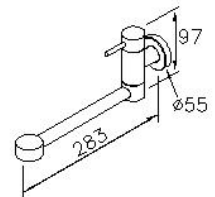

unit:mm

DESCRIPTION:

- 1.Handle valve turning range from closed position: 90°
- 2.Brass with Chrome plated meets ASTM-SC2 standard.
- 3.Swiveling spout (up to 50,000 turns test).
- 4.With precise manufacture, the mixer can stand the presure from 0.1kg to10kg.
- 5.With R 1/2 to water supply wall outlet.
- 6.Ceramic cartridge with MARUWA ceramic disc / (Japan)
- 7.Casting material meets ISO CuZn40Pb Standard.