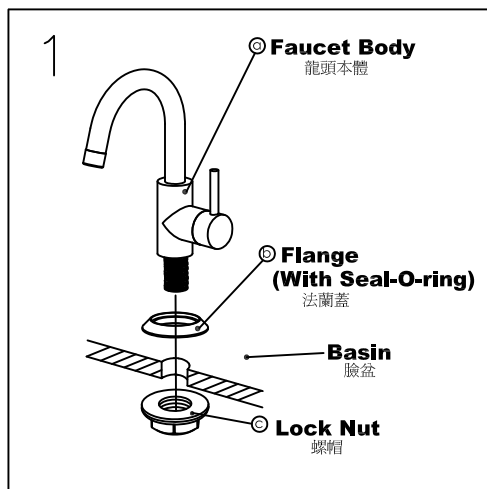

INSTALLATION GUIDE

LAVATORY FAUCET(COLD WATER ONLY)

立式臉盆水龍頭(冷水)安裝說明

FIXING CONTENTS

組配件內容

JUSTIME | 巧時代 | ST SHENG TAI BRASSWARE CO., LTD.

www.justime.com

110708

PU67-96-ST90
MADE IN TAIWAN

INSTALLATION GUIDE

LAVATORY FAUCET(COLD WATER ONLY)

立式臉盆水龍頭(冷水)安裝說明

FIXING CONTENTS

組配件內容

JUSTIME | 巧時代 | ST SHENG TAI BRASSWARE CO., LTD.

www.justime.com