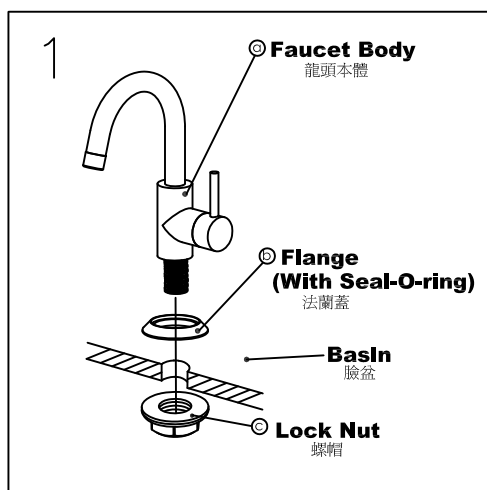

INSTALLATION GUIDE

LAVATORY FAUCET(COLD WATER ONLY)

立式臉盆水龍頭(冷水)安裝說明

FIXING CONTENTS

組配件內容

JUSTIME | 巧時代 | ST SHENG TAI BRASSWARE CO., LTD.

www.justime.com

110708

PU67-96-ST90
MADE IN TAIWAN

INSTALLATION GUIDE

LAVATORY FAUCET(COLD WATER ONLY)

立式臉盆水龍頭(冷水)安裝說明

FIXING CONTENTS

組配件內容

JUSTIME | 巧時代 | ST SHENG TAI BRASSWARE CO., LTD.

www.justime.com