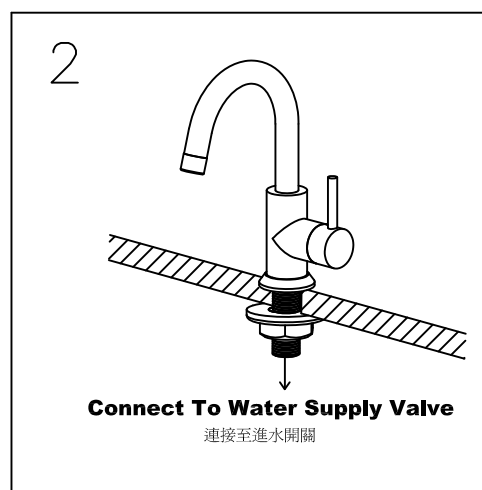

INSTALLATION GUIDE

LAVATORY FAUCET(COLD WATER ONLY)

立式臉盆水龍頭(冷水)安裝說明