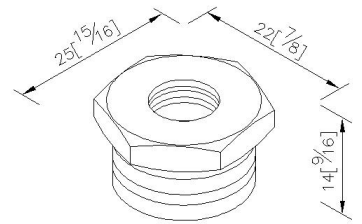

Connector
6783-WA-80CR

INTRODUCTION:

JUSTIME Drinking Faucet has been designed with 2 different height design in one foundation, so the lower one could be used for children and disables. The higher one has also been designed with bottle-filling space and tap.

DESCRIPTION:

Connector For 7/16-24NS and 1/2-14NPSM

unit: mm[inch]

Certificaion:

Fixing Kits:

1.N/A

AWARD: