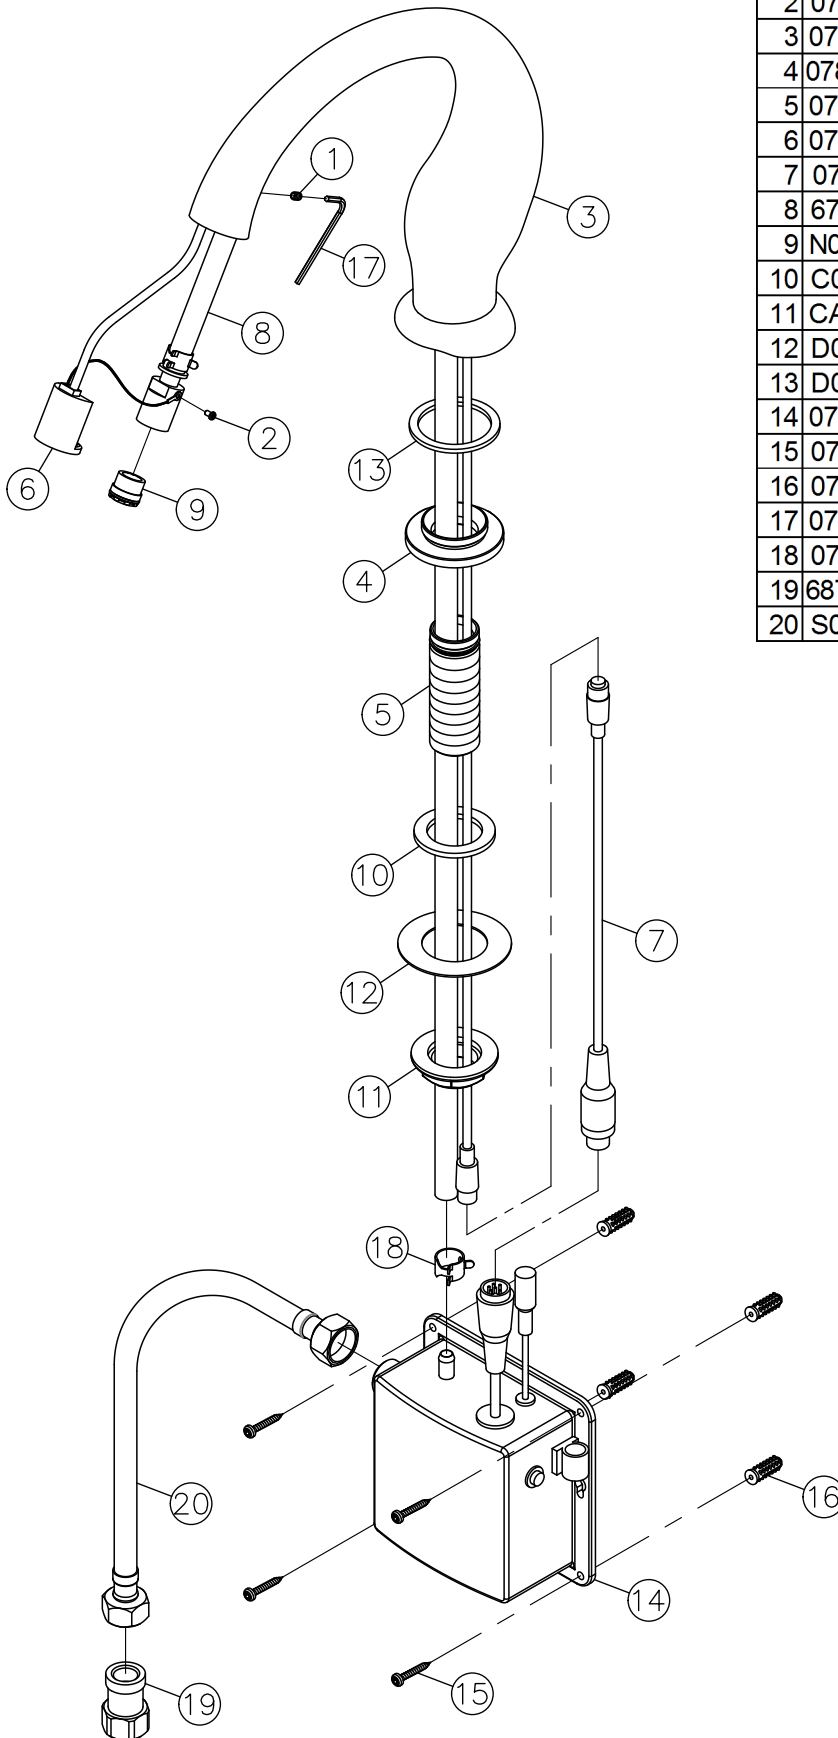

## Sensor Basin Faucet 6781-S0-80CP

NO	Part NO.	Part Name	QTY
1	0797-SV-5400	Set Screw	1
2	0797-SX-5400	Bolt	1
3	0781-SA-03CJ	Sensor Soap Dispenser	1
4	0781-SB-68RB	Fixing Ring Nut	1
5	0797-SJ-68RB	Threaded Shank	1
6	0797-SD-7900	Sensor Assembly	1
7	0797-SZ-7900	Signal Wire	1
8	6797-SH-7900	Hose	1
9	N001-22-79C0	Aerator	1
10	C003-00-5100	Rubber Gasket	1
11	CA13-RJ-7500	Hex Nut (Black)	1
12	D004-00-5600	Gasket	1
13	D053-00-5101	Gasket	1
14	0797-SR-7900	Valve Control Box	1
15	0797-SS-5400	Screw	4
16	0797-ST-7500	Plastic Anchor	4
17	0797-SQ-5400	Hex Key (2.0mm)	1
18	0797-SY-5400	Clip	1
19	6874-KB-80CR	Check Valve Connector	1
20	S030-FF-7900	Braided Hose	1