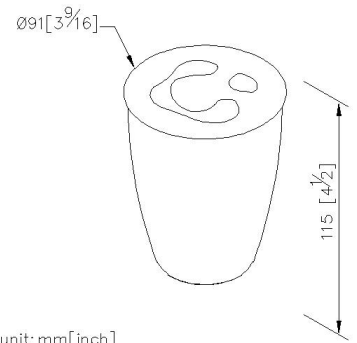

Freestanding Tooth Brush Holder 6781-36-80CP

INTRODUCTION:

Ether Freestanding Bathroom Accessory Set has been inspired by the image of the cloud, where we represented it with a curved surface, polished chrome finish, and transparent containers to bring the fantastic refraction of bathroom lightings.

JUSTIME Ether accessories benefit every single user with a combination of excellent quality, precise workmanship, innovation and beautiful shapes. The overall design concept is based on the idea of ether - an unlimited medium filling all space. Smooth lines and soft characteristics signify the aura of ether, which moves like an ever-present ocean current. The unique design of ETHER breaks traditional ideals and established shapes, bringing this freestanding tooth brush holder to a new artistic level.

DESCRIPTION:

- 1.Brass of forging body meets JIS 3771 standard.
- 2.Premium metal construction for durability.
- 3.Justime finishes resist corrosion and tarnish.
- 4.Curved shape and smooth surface help to reduce water stains.
- 5.Finish meets the standard of ASTM-SC2.
- 6.Transparent glass.
- 7.Capacity: 340ml.
- 8.Coordinates with other products in Ether collection.

Certification:

Fixing Kits:

- 1.N/A

AWARD: