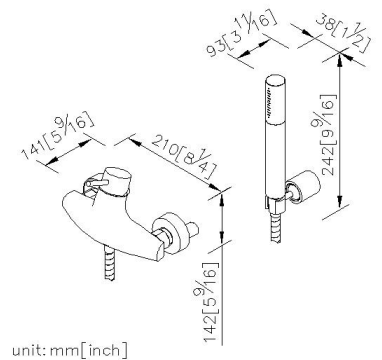

DESCRIPTION:

Certification:

Fixing Kits:

- 1.Set Screw*2
- Plastic Anchors*2
- Material of Wall Mount Bracket: PC*1

AWARD: