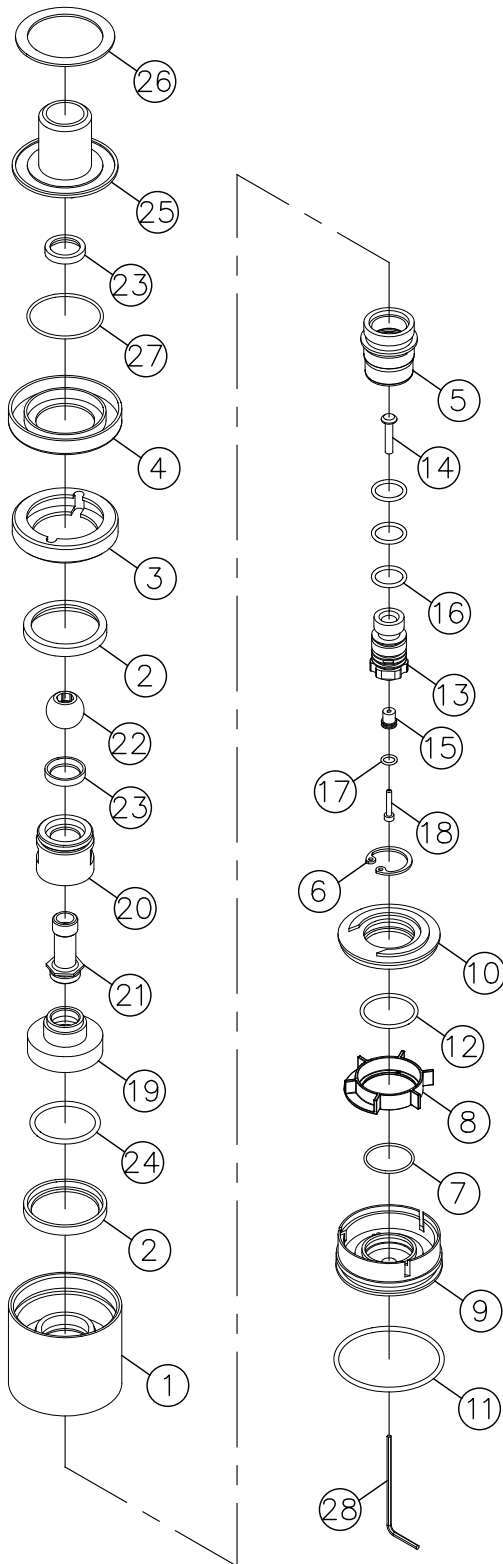

## Shower Jet 6777-BJ-80CP

NO	Part NO.	Part Name	QTY
1	0777-JJ-22MA	Shower Jet Shell	1
2	0777-JN-7500	Gasket	2
3	0777-JP-68MA	Retaining Nut	1
4	0777-JV-68MA	Flange Cover	1
5	0777-JX-68RB	Shaft	1
6	0777-JY-5400	C-Clip	1
7	0759-C1-5100	O-Ring	1
8	0777-JF-7500	Shower Jet Generator	1
9	0777-JG-68MA	Nozzle	1
10	0777-JH-7500	Nozzle Cap	1
11	C010-00-5100	O-Ring	1
12	C074-04-5100	O-RING	1
13	0777-JK-68RB	Diverting Shaft	1
14	0777-JL-68RB	Nut	1
15	0777-JW-68RB	Fixing Ring	1
16	C179-01-5100	O-Ring	3
17	C202-00-5100	O-Ring	1
18	F026-74-5400	Screw	1
19	0777-JM-68RB	Fixing Nut	1
20	0777-JQ-68MA	Housing	1
21	0777-JR-68RB	Connecting Shaft	1
22	0777-JS-68RB	Ball	1
23	0777-JT-7500	Spacer	2
24	C077-00-5100	O-ring	1
25	0777-JU-68RB	Flange Bracket	1
26	D071-00-5100	Washer	1
27	C058-00-5100	O-Ring	1
28	F026-L1-66BN	Hex Key	1