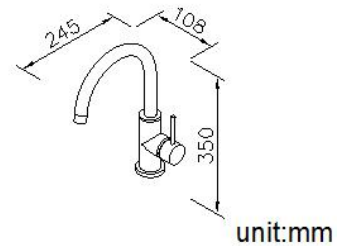

DESCRIPTION:

1. Lead-free brass product.
2. Premium metal construction for durability.
3. Justime finishes resist corrosion and tarnish.
4. Finish meets the standard of ASTM-SC2.
5. Drinking water silicone tube meets FDA standard.
6. Water outlets for tap water and filtered water are separated.
7. Convenient operation using single lever for both tap & filtered water
8. Functional design for prep sinks and island installations due to 360 degrees swivel spout.
9. Can be installed with all kinds of R/O systems.
10. Coordinates with other products in Still One collection.