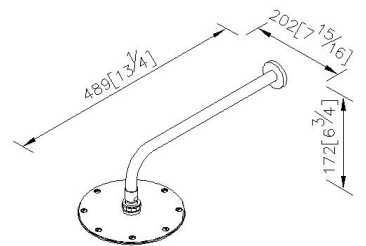

Showerhead  
6771-AB-80CP

**INTRODUCTION:**

A comprehensive design conception brings the function and esthetics to product. The round shape appear the beauty of simplicity. Porous and intensive outlets brings the enjoyable and comfortable shower time to user.

**DESCRIPTION:**

1. User can easily adjusted shower head for their requirement.
2. With R 1/2 to water supply wall outlet.
3. Brass with Chrome plated meets ASTM-SC2 standard.
4. Spout material meets JIS C2700 Standard.
5. Faceplate- Stainless Steel SUS304.

unit: mm[inch]

**Certification:**

**Fixing Kits:**

1. N/A

**AWARD:**