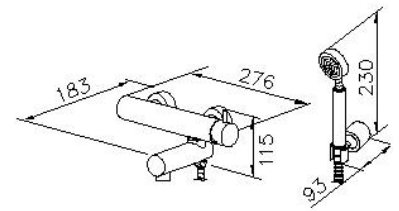

Bath/Shower Faucet 6771-94-81W1

INTRODUCTION:

Inspired by the main design conception of "Less is More," Still One used brief lines and a simple model to integrate the practicality and elegance with the concise design style. It also fits for the general kitchen arrangement- small and saving space. The product is made of lead-free brass or stainless steel, which both meet NSF Standard.

DESCRIPTION:

1. Swiveling filler with diverter valve to change the flow from hand shower to bath filler. It can saving space when using bath tub and pass 50,000 times turning test.
2. Moving holder and hand shower for using.
3. The spray head of hand shower can be removed easily by easy-tool provided for cleaning.
4. Ceramic valve with CERAMTEC ceramic disc / (Germany)
5. Elastic shower hose can be extended to 2 meter and stand 15Kg/cm² water pressure.
6. The available distance between two centers of wall water-outlet is 122mm to 178mm.
7. Thread of wall outlet: 1/2-14 NPT.
8. Material is Brass with Chrome plated meets ASTM-SC2 standard.
9. Handle material meets JIS 3771 Standard.
10. Casting material meets ISO CuZn40Pb Standard.