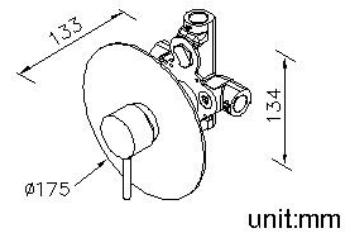

Concealed Mixer Valve W/Check Valve
6765-XM-80P1

INTRODUCTION:

To create a comfortable bathroom, we have to simplify the idea of its interior design. We would like to present a tidy, functional, but not monotone or narrow shower space for users. Therefore, modern designers have come up a "concealed" conception with bath fittings. By removing the exposed metal pipes, the interior space can be increased a lot, making the bathroom more hygienic and natural. Eventually, taking a shower would be pleased, rather than just functional.

DESCRIPTION:

- 1.Brass of sand-casting body meets ISO CuZn40Pb standard
- 2.Premium metal construction for durability
- 3.Justime finishes resist corrosion and tarnish
- 4.Finish meets the standard of ASTM-SC2
- 5.The burying depth of embedded body is between 2"(6cm)Min~3"(7.6cm)Max from the finished wall