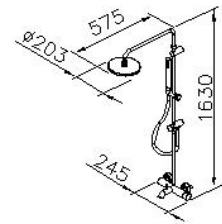

The round shape of Rainshower System display the beauty of noblesse. Rainshower System provides multiple enjoyment of ease and comfort.

DESCRIPTION:

1. Multi-function design with faucet, hand shower and head shower.
2. Adjust the water supply to faucet or rain shower by pressing diverter.
3. Diverter is workable in the low pressure country.
4. Adjustable angle of the hand-shower bracket.
5. 3 Functions hand shower: Saturating spray, Massage spray, Saturating & massage spray.
6. Elastic shower hose can be extended from 1.5 meter to 2

unit:mm

Certificaion:

Fixing Kits:

- 1.SUS 304 Stainless Steel Screws*2
- Hex Key 1/8"*1
- Set Screw*2
- Plastic Anchors*2

AWARD: