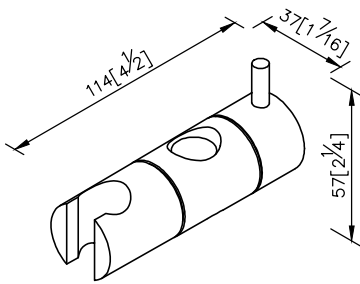

Hand Shower Bracket For Slide Bar 6758-TA-80CP

1. Premium plastics material construction for durability.
2. Justime finishes resist corrosion and tarnish.
3. Finish meets the standard of ASTM-SC2.

unit: mm[inch]