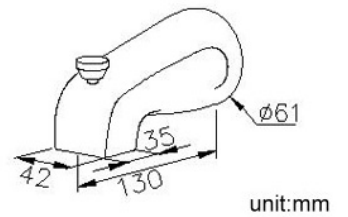

DESCRIPTION:

1. Easy-pull diverter for changing water stream flow
2. Premium metal body structure ensures reliability and durability
3. JUSTIME finishes resist corrosion and tarnishing