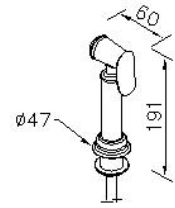

DESCRIPTION:

1. Premium brass construction for durability
2. Justime finishes resist corrosion and tarnish
3. Coordinates with other products in Classik collection

unit:mm

Certification:

Fixing Kits:

- 1.N/A