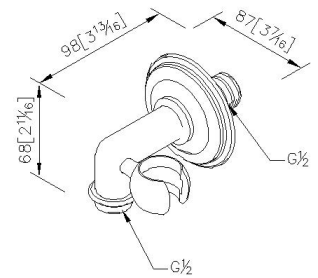

**Hand Shower Holder W/Supply Elbow
6703-DC-80PK**

INTRODUCTION:

Classik Series created the classic style across generations with precise design and modern technologies.

The elegant shapes and graceful details remove the complication of traditional classic style, but keep the artistic attainments. Therefore, Classik Series Faucets could satisfy the fine art request of present generation.

DESCRIPTION:

- 1.Chrome plated finish meets the standard of ASTM-SC2
- 2.Justime finishes resist corrosion and tarnish
- 3.Thread: G 1/2

unit:mm[inch]

Certification:

Fixing Kits:

- 1.N/A

AWARD: