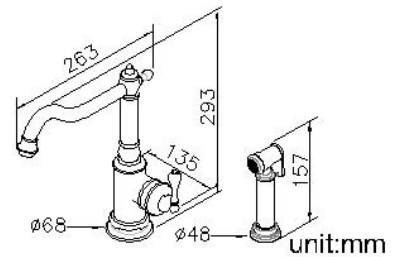

DESCRIPTION:

- 1.Brass of sand-casting body meets ISO CuZn40Pb standard
- 2.Premium metal construction for durability
- 3.Justime finishes resist corrosion and tarnish
- 4.Finish meets the standard of ASTM-SC2
- 5.Stainless steel braided hose with SANTOPRENE tube (meets NSF approval), can stand 15Kg/cm² water pressure and 120° heat
- 6.Aerator with removable flow restrictor (2.2 GPM max.), end-user can take off it for larger water flow if necessary
- 7.The optional check valve and flow restrictor could be added into the sprayer
- 8.Coordinates with other products in Classik collection