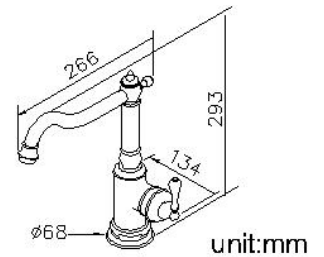

### DESCRIPTION:

- 1.Brass of sand-casting body meets ISO CuZn40Pb standard
- 2.Premium metal construction for durability
- 3.Justime finishes resist corrosion and tarnish
- 4.Finish meets the standard of ASTM-SC2
- 5.Stainless steel braided hose with SANTOPRENE tube (meets NSF approval), can stand 15Kg/cm<sup>2</sup> water pressure and 120° heat
- 6.Aerator with removable flow restrictor (2.2 GPM max.), end-user can take off it for larger water flow if necessary
- 7.Coordinates with other products in Classik collection