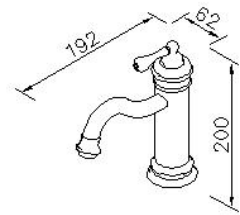

### DESCRIPTION:

- 1.Brass of forging body meets JIS C2700 standard
- 2.Premium metal construction for durability
- 3.Justime finishes resist corrosion and tarnish
- 4.Finish meets the standard of ASTM-SC2
- 5.Hose with SANTOPRENE tube (meets NSF approval) can stand for 10Kg/cm2 water pressure and 120? heat
- 6.Water flow rate: 2.2GPM max
- 7.Coordinates with other products in Classik collection

unit:mm