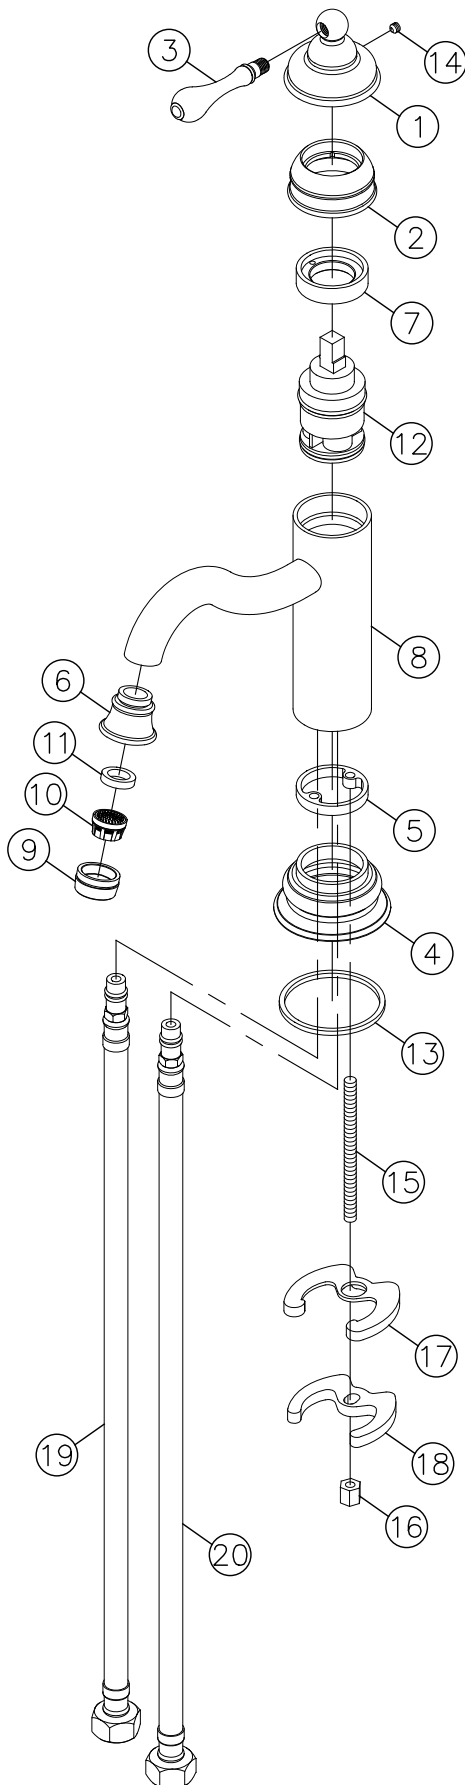

Basin Faucet 6703-90-80CP

NO	Part NO.	Part Name	QTY
1	0703-BJ-22CP	Handle Cap	1
2	0703-BK-22CP	Handle Fixing Nut	1
3	0703-BL-68CP	Handle Lever	1
4	0703-FB-22CP	Mounting Base	1
5	0703-FC-68RB	Fixing Ring	1
6	0703-D1-68CP	Aerator Housing	1
7	0803-9S-68CR	Threaded Shank	1
8	6703-FA-80CP	Faucet Body	1
9	0803-AE-68CP	Aerator Shell	1
10	0874-C6-7900	Aerator	1
11	D051-00-5101	Washer	1
12	K035-08-7900	Ceramic Cartridge	1
13	D007-00-5100	Gasket	1
14	F026-49-54LM	Set Screw	1
15	0770-EH-5400	Mounting Bolt	1
16	0796-E8-68RB	Hex Nut	1
17	F026-C7-5100	Rubber Washer	1
18	F026-C9-55CN	Mounting Bracket	1
19	S045-FM-7901	1/2" x M10 Braided Hose 450mm	1
20	S045-FM-7902	1/2" x M10 Braided Hose 450mm	1