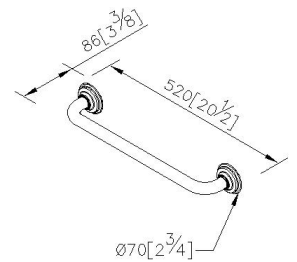

Grab Bar 6703-56-80CP

INTRODUCTION:

Create a sophisticated look with the Classik collection. Inspired by timeless & classic concepts, Classik allows you to coordinate faucets, showers and finishes to explore your own design ideas. This 450mm grab bar combines vintage design with quality craftsmanship to enhance the beauty in your bathing space.

DESCRIPTION:

- 1.Brass of forging body meets JIS 3604 standard.
- 2.Premium metal construction for durability.
- 3.Justime finishes resist corrosion and tarnish.
- 4.Finish meets the standard of ASTM-SC2.
- 5.Correctly installed product's loading is 120 kg f.
- 6.Equipped with stainless steel screws for secure installation
- 7.Coordinates with other products in Classik collection.

unit:mm[inch]

Certification:

Fixing Kits:

- 1.SUS 304 Stainless Steel Screws*8
- Plastic Anchors*8

AWARD: