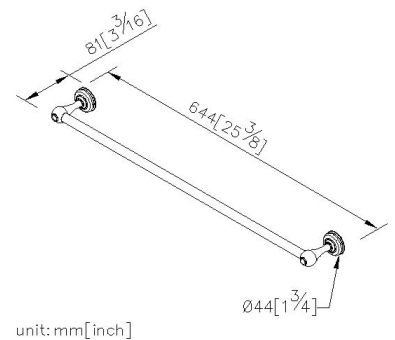

Towel Bar 6703-10-80CP

INTRODUCTION:

Create a sophisticated look with the Classik collection. Inspired by timeless & classic concepts, Classik allows you to coordinate faucets, showers and finishes to explore your own design ideas. This 600mm towel bar combines vintage design with quality craftsmanship to enhance the beauty in your bathing space.

DESCRIPTION:

- 1.Brass of casting body meets ISO CuZn40Pb standard.
- 2.Premium metal construction for durability.
- 3.Justime finishes resist corrosion and tarnish.
- 4.Finish meets the standard of ASTM-SC2.
- 5.Material of Screw : Stainless steel SUS 304.
- 6.Correctly installed product's loading is 4 kgf.
- 7.Coordinates with other products in Classik collection.