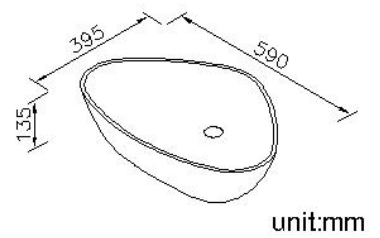

Ceramic Basin
6510-TA-8000

INTRODUCTION:

The simple design of the basin on deck set up with our Justime faucet is the necessary in your lavatory space. Ceramic material is easy to clean so it could lighter your cleaning work.

DESCRIPTION:

1. Size: 590*395*135mm

Certificaion:

Fixing Kits:

1.

AWARD: