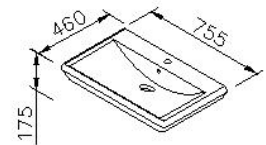

In Countertop Ceramic Basin 6510-F4-8000

INTRODUCTION:

The simple design of the basin on deck set up with our Justime faucet is the necessary in your lavatory space. Ceramic material is easy to clean so it could lighter your cleaning work. The overflow design will avoid the problems of overflowing.

DESCRIPTION:

1. Size: 750*455*165mm

unit:mm

Certificaion:

Fixing Kits:

- 1.

AWARD: