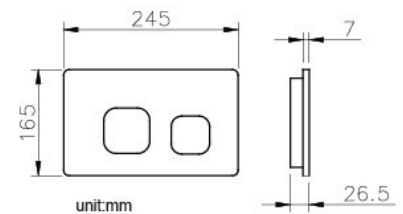

Concealed Cistern
Glass Key Panel (Black)
6373-K3-8031

INTRODUCTION:

The simple and generous design without unnecessary lines increases the fashion style in the washroom.

DESCRIPTION:

1. Dual Flush
2. Contemporary design
3. Compatible with any style wall hung toilet
4. Size: 245 x 165 mm
5. Color: Black
6. Glass Cover