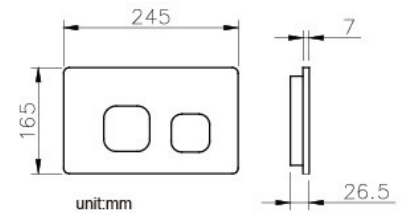

Concealed Cistern
Glass Key Panel (White)
6373-K3-8007

INTRODUCTION:

The simple and generous design without unnecessary lines increases the fashion style in the washroom.

DESCRIPTION:

1. Dual Flush
2. Contemporary design
3. Compatible with any style wall hung toilet
4. Size: 245 x 165 mm
5. Color: White
6. Glass Cover