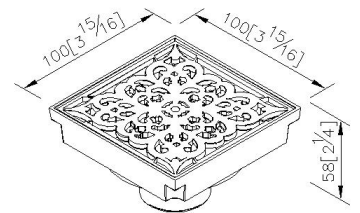

Floor Drain 100*100mm
6303-71-80CW

INTRODUCTION:

In order to meet requirements of the modern customer we designed the Floor Drain which combines functionality and the sense of beauty. The Embedded Floor Drain is a practical product and a piece of interior art at the same time.

DESCRIPTION:

1. Material: Brass.
2. Material of Grid: Stainless Steel SUS304.
3. Fit for GB/T 27710-2011 standard, drainage rate 9.6L/min.
4. Drain core could prevent bugs, bad smells, and backflows.
5. Material of Drain Core: ABS.