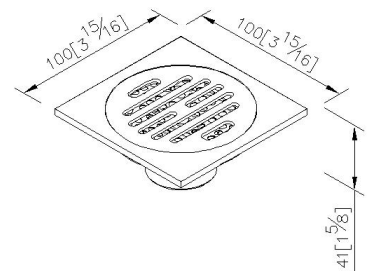

Floor Drain 100\*100mm  
6303-62-80MA

**INTRODUCTION:**

In order to meet requirements of the modern customer we designed the Floor Drain which combines functionality and the sense of beauty. The Embedded Floor Drain is a practical product and a piece of interior art at the same time.

**DESCRIPTION:**

1. Material: Brass
2. Finish meets the standard of ASTM-SC2
3. Material of Grid: Stainless Steel SUS304
4. Fit for GB/T 27710-2011 standard, drainage rate?9.6L/min
5. Drain core could prevent bugs, bad smells, and backflows