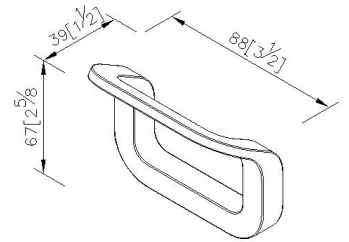

6139-P1-80MA

**INTRODUCTION:**

The simple and generous design increases the fashion style in the room.

**DESCRIPTION:**

1. Material: Zinc.
2. Color: Black.
3. Size: 88\*39\*67mm.

unit: mm[inch]

**Certification:**