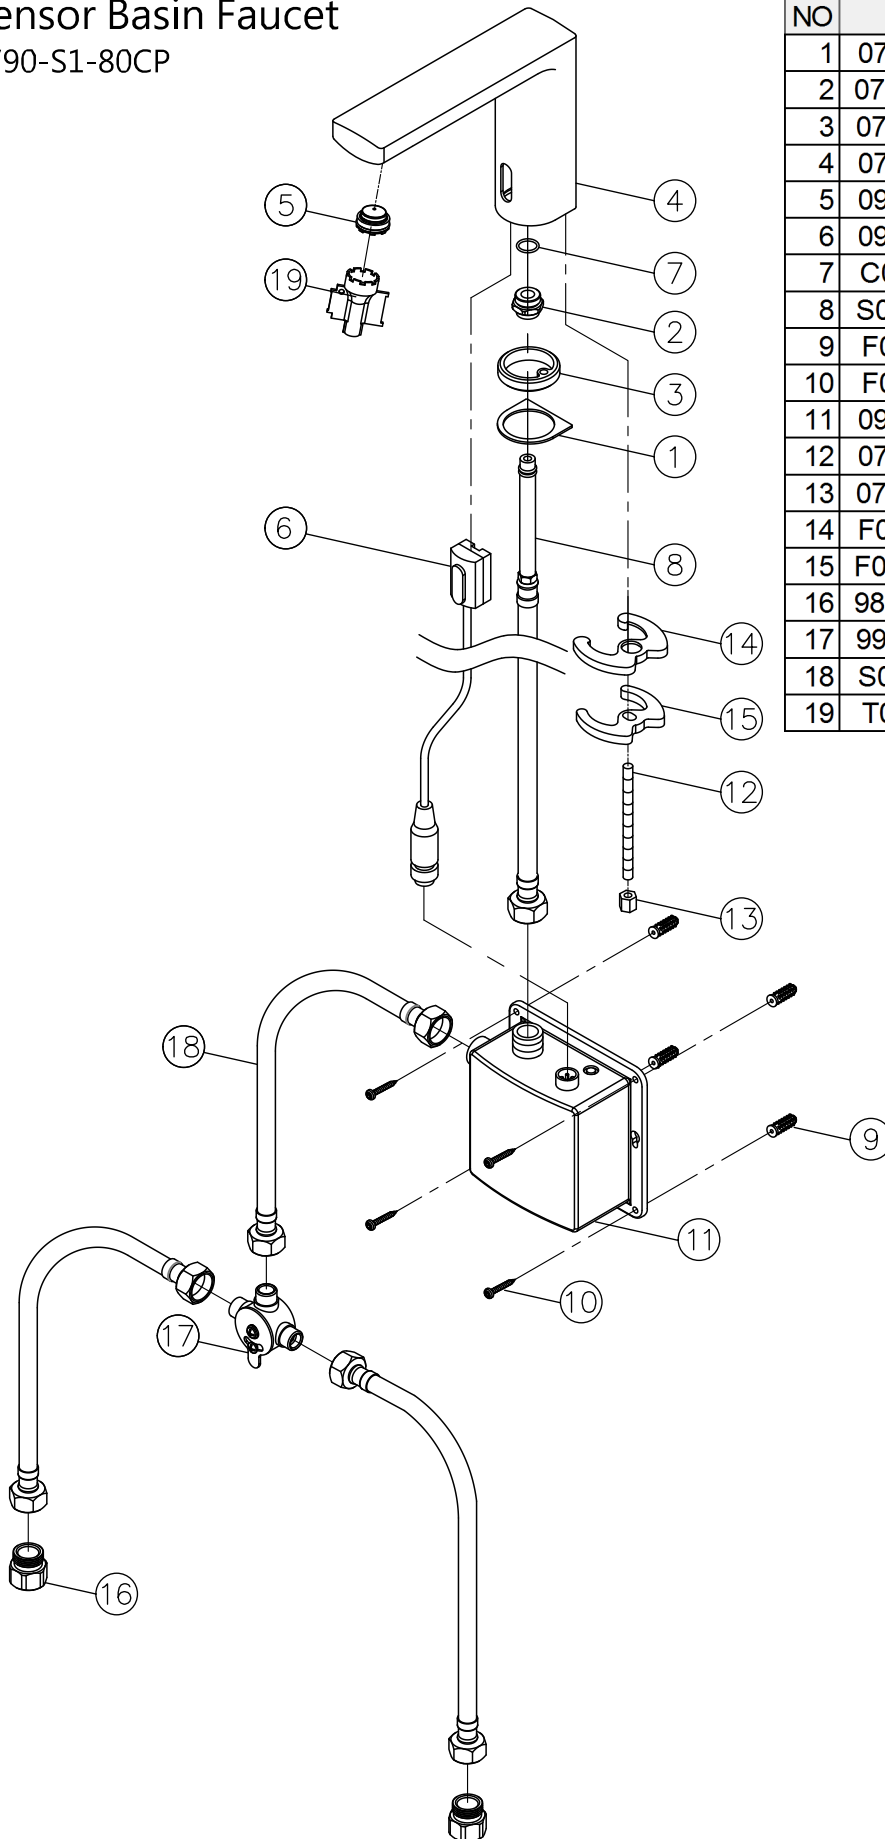

## Sensor Basin Faucet 5790-S1-80CP

NO	Part NO.	Part Name	QTY
1	0790-BG-7600	Adhesive Foam	1
2	0790-BK-62RB	Connector	1
3	0790-CJ-68RB	Mounting Bolt Base	1
4	0790-S1-64CJ	Faucet Body	1
5	0903-HG-7900	Areater	1
6	0923-SD-7900	Sensor	1
7	C069-00-5101	O-Ring	1
8	S054-FM-79F0	Braided Hose	1
9	F026-00-7500	Plastic Anchor	4
10	F026-04-5400	Screw	4
11	0923-SR-7900	Valve Control Box	1
12	0770-EH-5400	Mounting Bolt	1
13	0796-E8-68RB	Hex Nut	1
14	F026-C7-5100	Rubber Washer	1
15	F026-C9-55CN	Mounting Bracket	1
16	9874-BZ-80CR	Connector	2
17	9995-15-80CR	Mixing Valve	1
18	S030-F0-79F0	Braided Hose	3
19	T001-14-7513	Key	1